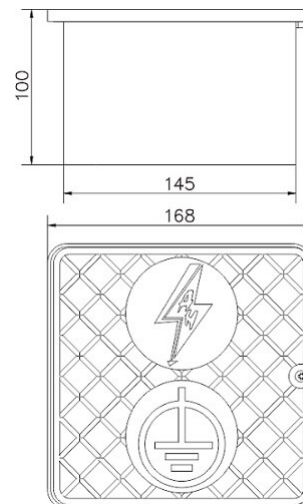

Earthings and earthing elements • Control boxes

## Wall-mounted control box 150x150x100mm white (plastic) /TW/

CATALOG NO. : **AH30020B**

GTIN	5907675562916
Material	plastic
Others	white colour; for wall mounting

Due to continuous technical development, AH Hardt sp.j. reserves the right to introduce technical and technological changes of the products. The illustrations shown are not binding.