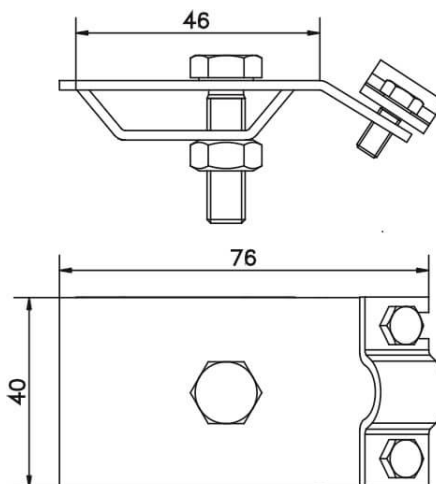

Holders for metal roof

Gutter clamp (cooper) /CU/

CATALOG NO. : AH10012

GTIN	5901832917113
Material	copper
Round conductor/flat tape range [mm]:	Ø8-10
Bolt	2xM5x16 1xM8x30
Screw / nut material	brass

Due to continuous technical development, AH Hardt sp.j. reserves the right to introduce technical and technological changes of the products. The illustrations shown are not binding.