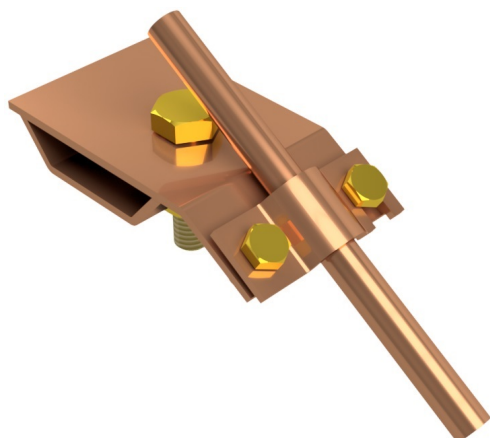

Holders for metal roof

Gutter clamp (cooper) /CU/

CATALOG NO. : AH10012

GTIN	5901832917113
Material	copper
Round conductor/flat tape range [mm]:	Ø8-10
Bolt	2xM5x16 1xM8x30
Screw / nut material	brass

Due to continuous technical development, AH Hardt sp.j. reserves the right to introduce technical and technological changes of the products. The illustrations shown are not binding.