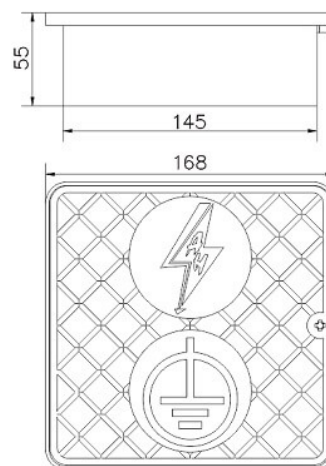

Earthings and earthing elements • Control boxes

Wall-mounted control box 150x150x55mm grey (plastic) /TW/

CATALOG NO. : AH30040S

GTIN	5907675562947
Material	plastic
Others	grey colour; for wall mounting

Due to continuous technical development, AH Hardt sp.j. reserves the right to introduce technical and technological changes of the products. The illustrations shown are not binding.