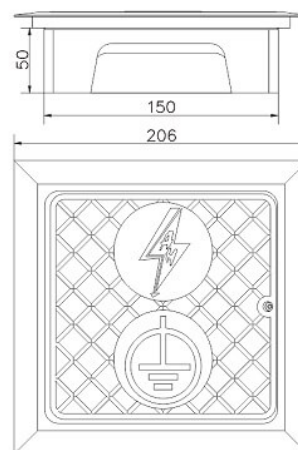

Earthings and earthing elements • Control boxes

Wall-mounted control box 150x150x50mm grey (plastic) /TW/

CATALOG NO. : **AH30080S**

GTIN	5907675562961
Material	plastic
Others	grey colour; for wall mounting