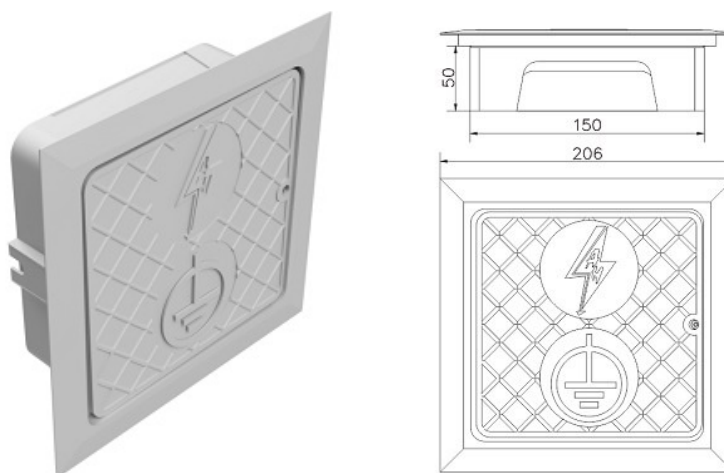

Control boxes

**Wall-mounted control box 150x150x50mm grey (plastic) /TW/**

CATALOG NO. : **AH30080S**

GTIN	5907675562961
Material	plastic
Others	grey colour; for wall mounting

Due to continuous technical development, AH Hardt sp.j. reserves the right to introduce technical and technological changes of the products. The illustrations shown are not binding.