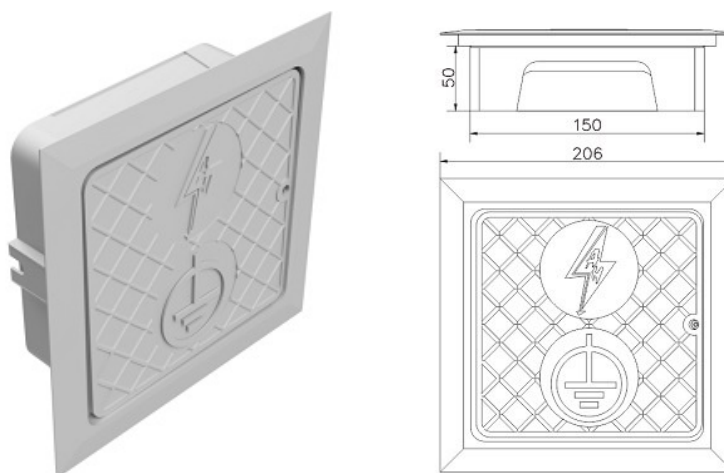

Earthings and earthing elements • Control boxes

Wall-mounted control box 150x150x50mm grey (plastic) /TW/

CATALOG NO. : **AH30080S**

GTIN	5907675562961
Material	plastic
Others	grey colour; for wall mounting