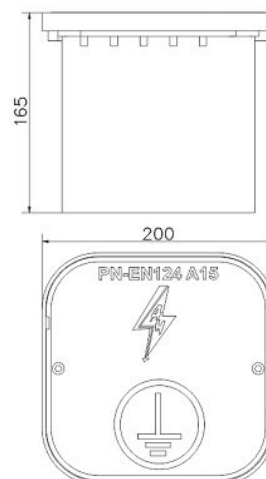

Earthings and earthing elements • Control boxes

Ground control box 200x200x165mm (plastic) /TW/

CATALOG NO. : **AH30070**

GTIN	5907675562978
Material	plastic
Others	grey colour; for installation in the ground