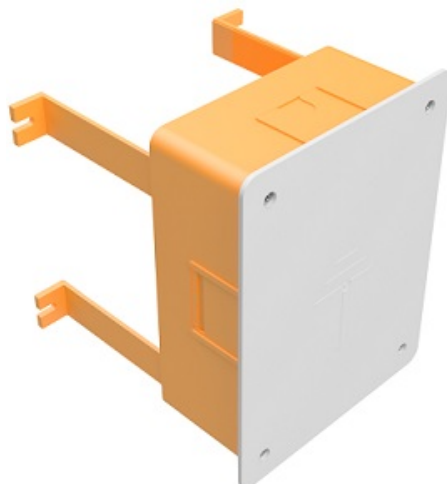

Earthings and earthing elements • Control boxes

Wall mounted control box 168x218x84-215mm (plastic) /TW/

CATALOG NO. : **AH30050**

GTIN	5901832919988
Material	plastic
Others	color: white / orange; for wall mounting