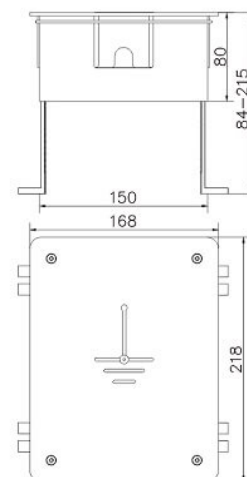

Earthings and earthing elements • Control boxes

Wall mounted control box 168x218x84-215mm (plastic) /TW/

CATALOG NO. : **AH30050**

GTIN	5901832919988
Material	plastic
Others	color: white / orange; for wall mounting