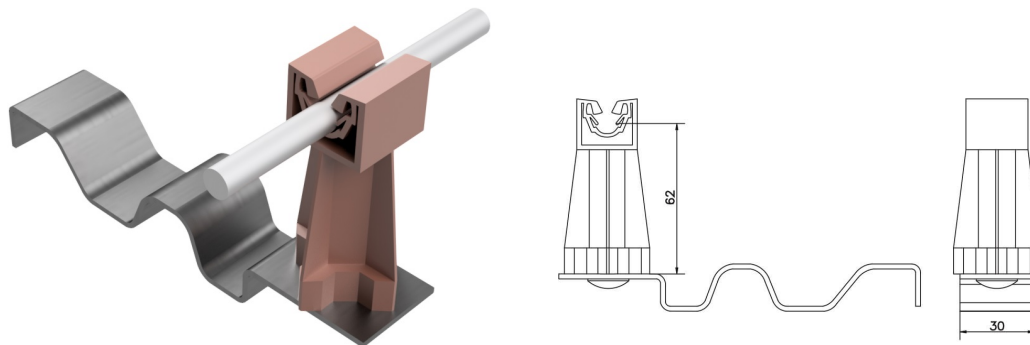

Lightning holders • Tile holders

## Profiled tile holder with brick red post (plastic / stainless steel) /TW/IN/

CATALOG NO. : AH09343C

GTIN	5907675562312
Material	stainless steel, plastic
Round conductor/flat tape range [mm]:	Ø8
Bolt	1xM6x10
Screw / nut material	stainless steel
Height / lenght [mm]	62
Others	Bendable handle on the basis of a tile provided by the customer. This solution greatly improves the aesthetics of the installation and facilitates assembly; post color: brick red