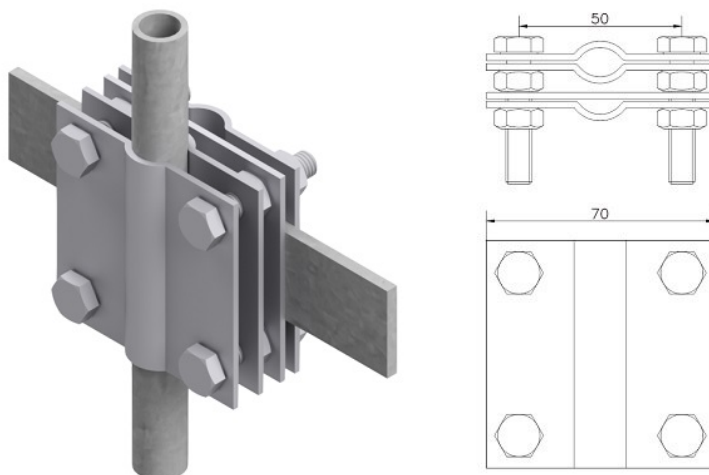

Earthings and earthing elements • Earthing connectors

4-plate earth connector large B up to 40mm Ø20mm (stainless steel) /IN/

CATALOG NO. : AH14243

GTIN	5906764389410
Material	stainless steel
Round conductor/flat tape range [mm]:	Ø8-10; Ø14-20/B up to 40
Bolt	4xM8x40
Screw / nut material	stainless steel
Others	B- maximum tape width